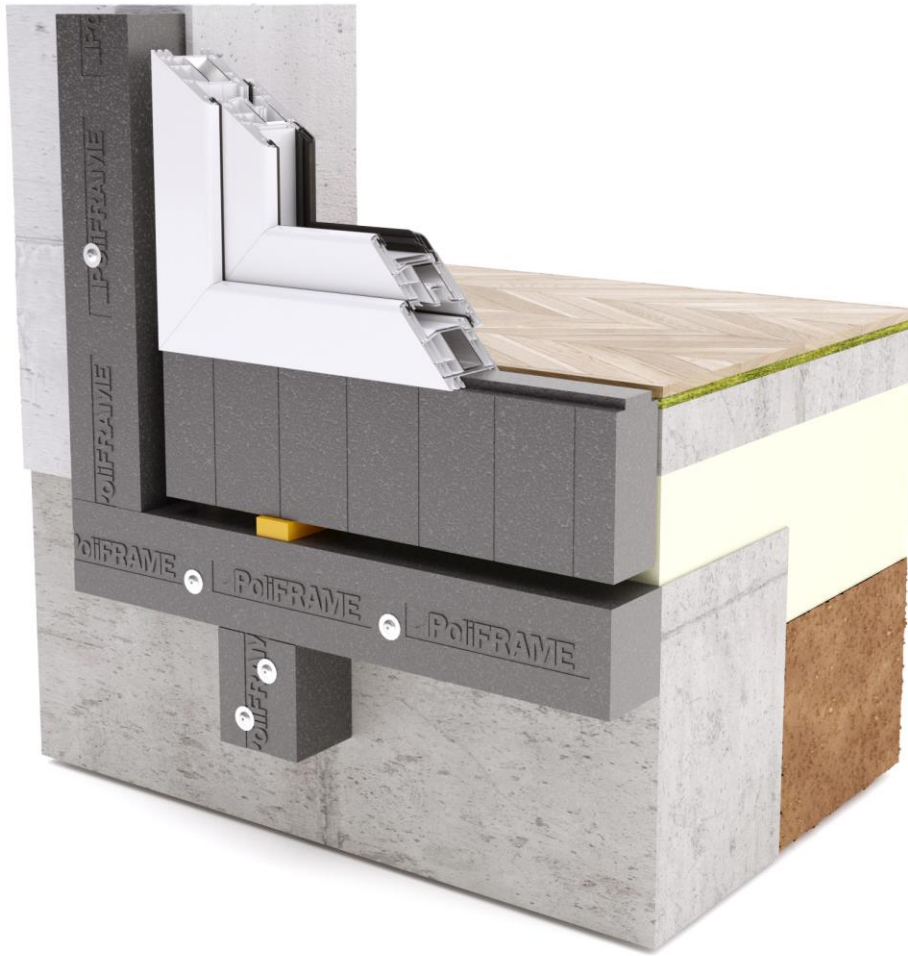

Profiles for window installation Poliframe HDE

Product	Width A x 100, mm	Price, Eur/m	Length, mm
HDE85	85	-	1270
HDE100	100	-	

Length of an element is 1270 mm. Length including the connection lock is 1320 mm.

Support installation scheme

Routed profiles HDE FR

Product	Height H, mm	Price, Eur/m		Length, mm
		Width = 60 mm	Width = 70 mm	
HDE FR	30	-	-	1300
	40	-	-	
	50	-	-	
	60	-	-	
	70	-	-	
	80	-	-	
	90	-	-	
	100	-	-	
	110	-	-	
	120	-	-	
	130	-	-	
	140	-	-	
	150	-	-	
	160	-	-	
	170	-	-	
	180	-	-	
	190	-	-	
	200	-	-	
	210	-	-	
	220	-	-	
	230	-	-	
	240	-	-	
	250	-	-	
	260	-	-	
	270	-	-	
	280	-	-	

Product is sold in units. Unit length is 1300 mm.

Different measurements are available on demand.

To place an order for this product, list desired profile width and height and name of the window profile for desired routing:

Product is sold in units. Unit length is 1300 mm.

Different measurements are available on demand.

To place an order for this product, list desired profile width and height:

HDE _____ x _____
Width, mm x Height H, mm
Example: HDE 60x80