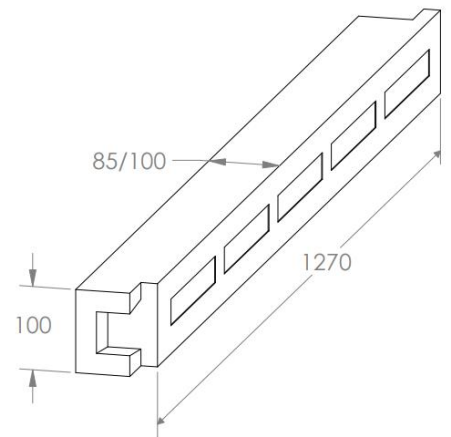

Profiles for window installation Poliframe HDE

Product	Width A x 100, mm	Price, Eur/m	Length, mm
HDE85	85	-	1270
HDE100	100	-	

Length of an element is 1270 mm. Length including the connection lock is 1320 mm.

Support installation scheme

Routed profiles HDE FR

Product	Height H, mm	Price, Eur/m		Length, mm
		Width = 60 mm	Width = 70 mm	
HDE FR	30	-	-	1300
	40	-	-	
	50	-	-	
	60	-	-	
	70	-	-	
	80	-	-	
	90	-	-	
	100	-	-	
	110	-	-	
	120	-	-	
	130	-	-	
	140	-	-	
	150	-	-	
	160	-	-	
	170	-	-	
	180	-	-	
	190	-	-	
	200	-	-	
	210	-	-	
	220	-	-	
	230	-	-	
	240	-	-	
	250	-	-	
	260	-	-	
	270	-	-	
	280	-	-	

Product is sold in units. Unit length is 1300 mm.

Different measurements are available on demand.

To place an order for this product, list desired profile width and height and name of the window profile for desired routing:

Product is sold in units. Unit length is 1300 mm.

Different measurements are available on demand.

To place an order for this product, list desired profile width and height:

HDE _____ x _____
Width, mm x Height H, mm
Example: HDE 60x80