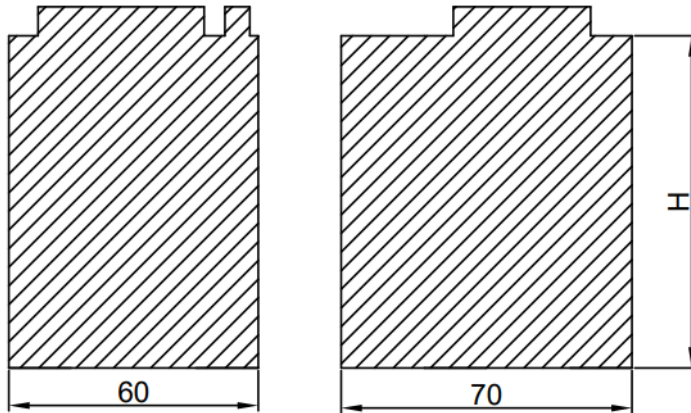

Profiles for window installation Poliframe HDE

Product	Width A x 100, mm	Price, Eur/m	Length, mm
HDE85	85	-	1270
HDE100	100	-	

Length of an element is 1270 mm. Length including the connection lock is 1320 mm.

Support installation scheme

Routed profiles HDE FR

Product	Height H, mm	Price, Eur/m		Length, mm
		Width = 60 mm	Width = 70 mm	
HDE FR	30	-	-	1300
	40	-	-	
	50	-	-	
	60	-	-	
	70	-	-	
	80	-	-	
	90	-	-	
	100	-	-	
	110	-	-	
	120	-	-	
	130	-	-	
	140	-	-	
	150	-	-	
	160	-	-	
	170	-	-	
	180	-	-	
	190	-	-	
	200	-	-	
	210	-	-	
	220	-	-	
	230	-	-	
	240	-	-	
	250	-	-	
	260	-	-	
	270	-	-	
	280	-	-	

Product is sold in units. Unit length is 1300 mm.

Different measurements are available on demand.

To place an order for this product, list desired profile width and height and name of the window profile for desired routing:

Product is sold in units. Unit length is 1300 mm.

Different measurements are available on demand.

To place an order for this product, list desired profile width and height:

HDE _____ x _____
Width, mm x Height H, mm
Example: HDE 60x80