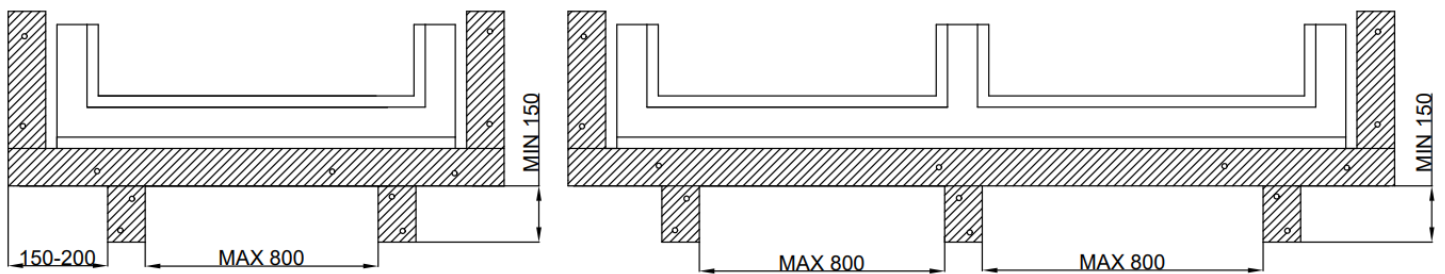

Profiles for window installation Poliframe HDE

Product	Width A x 100, mm	Price, Eur/m	Length, mm
HDE85	85	-	1270
HDE100	100	-	

Length of an element is 1270 mm. Length including the connection lock is 1320 mm.

Support installation scheme

Routed profiles HDE FR

Product	Height H, mm	Price, Eur/m		Length, mm
		Width = 60 mm	Width = 70 mm	
HDE FR	30	-	-	1300
	40	-	-	
	50	-	-	
	60	-	-	
	70	-	-	
	80	-	-	
	90	-	-	
	100	-	-	
	110	-	-	
	120	-	-	
	130	-	-	
	140	-	-	
	150	-	-	
	160	-	-	
	170	-	-	
	180	-	-	
	190	-	-	
	200	-	-	
	210	-	-	
	220	-	-	
	230	-	-	
	240	-	-	
	250	-	-	
	260	-	-	
	270	-	-	
	280	-	-	

Product is sold in units. Unit length is 1300 mm.

Different measurements are available on demand.

To place an order for this product, list desired profile width and height and name of the window profile for desired routing:

Product is sold in units. Unit length is 1300 mm.

Different measurements are available on demand.

To place an order for this product, list desired profile width and height:

HDE _____ x _____
Width, mm x Height H, mm
Example: HDE 60x80