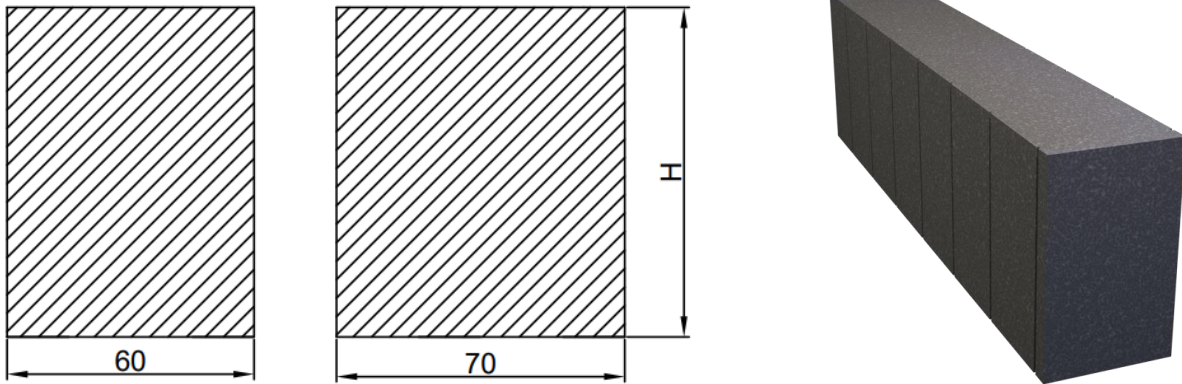

Support installation scheme

Routed profiles HDE FR

Product	Height H, mm	Price, Eur/m		Length, mm
		Width = 60 mm	Width = 70 mm	
HDE FR	30	-	-	1300
	40	-	-	
	50	-	-	
	60	-	-	
	70	-	-	
	80	-	-	
	90	-	-	
	100	-	-	
	110	-	-	
	120	-	-	
	130	-	-	
	140	-	-	
	150	-	-	
	160	-	-	
	170	-	-	
	180	-	-	
	190	-	-	
	200	-	-	
	210	-	-	
	220	-	-	
	230	-	-	
	240	-	-	
	250	-	-	
	260	-	-	
	270	-	-	
	280	-	-	

Product is sold in units. Unit length is 1300 mm.

Different measurements are available on demand.

To place an order for this product, list desired profile width and height and name of the window profile for desired routing:

HDE FR _____ x _____
Width, mm x Height H, mm

Example: HDE FR 60x130 Reynaers Masterline 8

Profiles HDE

Product	Height H, mm	Price, Eur/m		Length, mm
		Width = 60 mm	Width = 70 mm	
HDE	30	-	-	1300
	40	-	-	
	50	-	-	
	60	-	-	
	70	-	-	
	80	-	-	
	90	-	-	
	100	-	-	
	110	-	-	
	120	-	-	
	130	-	-	
	140	-	-	
	150	-	-	
	160	-	-	
	170	-	-	
	180	-	-	
	190	-	-	
	200	-	-	
	210	-	-	
	220	-	-	
	230	-	-	
	240	-	-	
	250	-	-	
	260	-	-	
	270	-	-	
	280	-	-	

Product is sold in units. Unit length is 1300 mm.

Different measurements are available on demand.

To place an order for this product, list desired profile width and height:

HDE _____ x _____
Width, mm x Height H, mm
Example: HDE 60x80